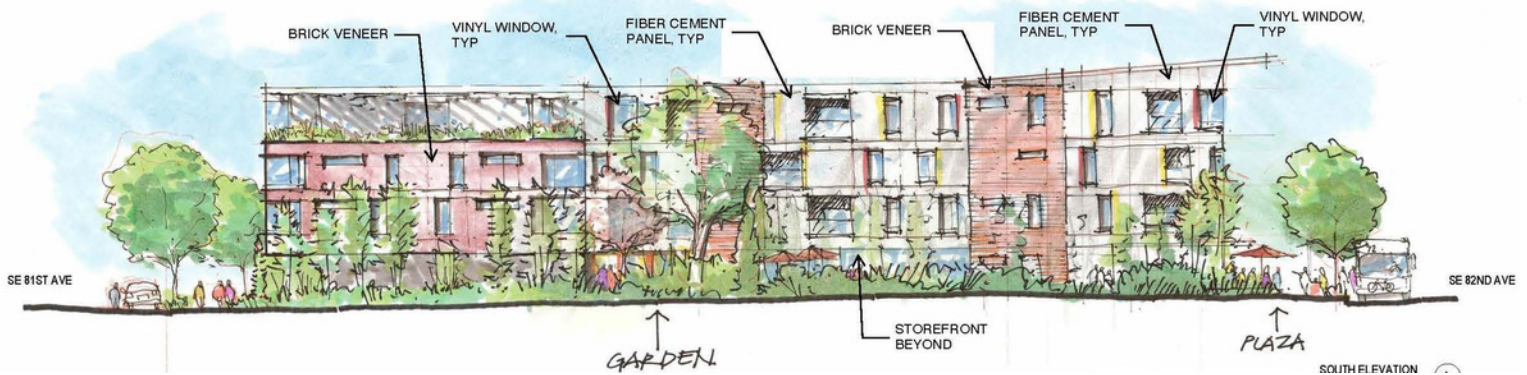

Community Forum

ROSE/APANO Mixed Use Development

Tuesday March 7th, 2017, 6:00-7:30 PM
Jade/APANO Multicultural Space (JAMS)
8114 SE Division, Portland
Light refreshments provided

About the project

The ROSE/APANO Mixed Use Development is moving forward to transform and revitalize the Southwest corner of 82nd & SE Division in the Jade District where the old discount furniture store resides. Learn more about our plans and progress for building 48 units of affordable housing, a public plaza, cultural center and nonprofit offices. ROSE CDC and APANO invite interested stakeholders and neighbors to a community forum where the project design team will present the design progress and seek public input.